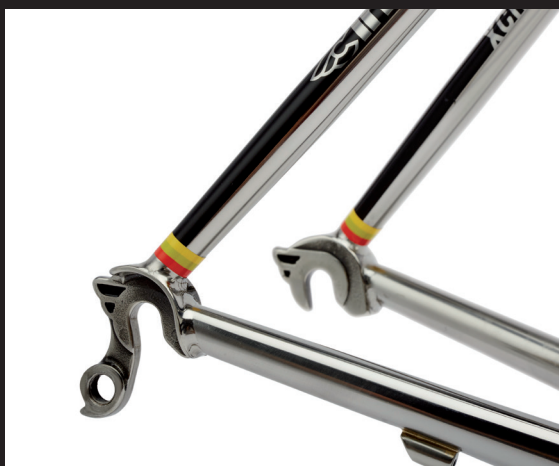

### color: **RED MATADOR**

The Cinelli crown jewel: our most advanced steel frame, made with the best materials and the highest technological quality. The Standard XCR tubing is a seamless tube in bi-phasic stainless steel, to create a light, unparalleled vibration-absorbing, eternal bicycle frame. Pure state of the art. Available in 5 standard sizes as well as custom sizing.

## **XCR STAINLESS STEEL**

The austenite parts in the martensite structure generate a particular elastic response of the tubes of the frame, for unique handling that creates a more direct, spontaneous bond with the road, especially in downhill stretches and at high speeds. The XCR steel has better weight/stiffness ratio compared to aluminum and titanium alloys. Oversize head tube with the 1,5" Columbus Futura Caliper monocoque fork increases the front stiffness and the control of the bike.

## **ULTRA LIGHT WINGED DROPOUTS.**

Forged stainless steel 316L tig welded dropouts. Beside an attractive design inspired to the Cinelli winged logo, these handcraft dropouts enable an easy-wheel fitting, furthermore the integrated hanger guarantees a fast and ultra precise shifting in any conditions. Completely hand built, in Italy.

## **OVERSIZE HEADTUBE**

Oversized 44mm head tube to join the 1,5" Columbus Futura Caliper monocoque fork.