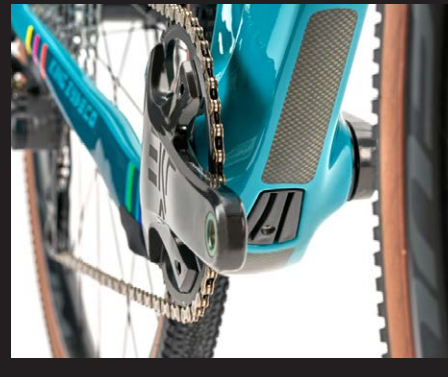

COMFORT

FRAME KIT / COMPLETE BIKE

Ride fast on any surface: asphalt, white roads and rough terrain, thanks to the possibility of assembling 700c and 650b wheels with tires up to 2,1". The carbon monocoque construction and its racing geometry make King Zydeco light, performing and extremely fast. Perfectly suitable for long distance gravel races and also ready for bike packing explorations.

COLOR: Jambalaya

The image has the sole purpose of presenting the product. Some assembly specifications may vary.

GEOMETRY

	S1	S	T1	T	H/T	A	B	R	C	F	WB	E	FORK	ST.OV	STACK	REACH
S	480	435	530	513	100	70	73	47/52	430	588	1010	70	395	745	519	371
M	510	468	550	530	130	71.5	73	47/52	430	595	1018	70	395	776	550	380
L	530	493	570	550	150	72.5	72.5	47/52	430	602	1024	70	395	800	576	389
XL	550	506	590	568	175	72.5	72.5	47/52	430	621	1044	70	395	821	599	400

NEW COLUMBUS FUTURA CROSS FORK The new Columbus Futura Cross monocone fork is suitable for thru axle flat mount disc, with internal cable routing and wheel passage up to 650b x 2,1" or 700 x 47c. The special dropouts allow to change the rake from 47 to 52mm to achieve the best tuning of the bike.

KEVLAR SHIELD Zydeco King is made to ride fast on all kind of terrains. The possibility to use MTB style tires can rise small debris form the terrain that can impact the lower front part of the frame. For this reason a shield of Kevlar has been laid to protect the carbon structure from any damage.