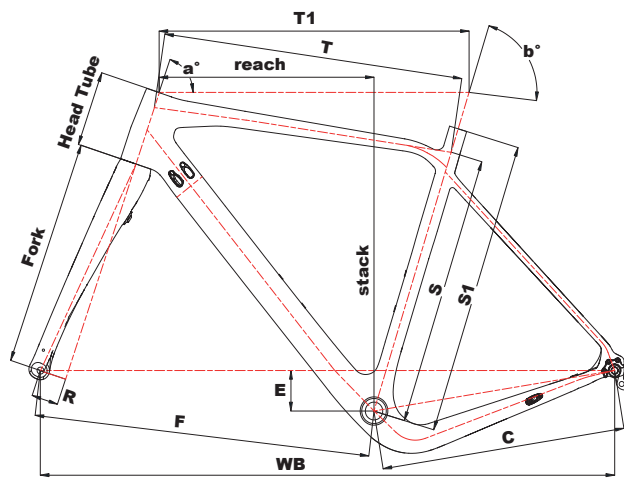

KING ZYDECO

FRAME
WEIGHT (M)
1000 g

FORK
WEIGHT
550 g

PRESS FIT
BB 86,5

MAX TYRE
**700x47c
650bX2,1"**

PERFORMANCE

GRAVEL

TRAIL

COLOR: Jambalaya

The image has the sole purpose of presenting the product. Some assembly specifications may vary.

GEOMETRY

	S1	S	T1	T	H/T	A	B	R	C	F	WB	E	FORK	ST.OV	STACK	REACH
S	480	435	530	513	100	70	73	47/52	430	588	1010	70	395	745	519	371
M	510	468	550	530	130	71.5	73	47/52	430	595	1018	70	395	776	550	380
L	530	493	570	550	150	72.5	72.5	47/52	430	602	1024	70	395	800	576	389
XL	550	506	590	568	175	72.5	72.5	47/52	430	621	1044	70	395	821	599	400

NEW COLUMBUS FUTURA CROSS FORK The new Columbus Futura Cross monocone fork is suitable for thru axle flat mount disc, with internal cable routing and wheel passage up to 650b x 2,1" or 700 x 47c. The special dropouts allow to change the rake from 47 to 52mm to achieve the best tuning of the bike.

FRAME SPECS

Sizes	S (48) - M (51) - L (53) - XL (55)
Material	Columbus Carbon Monocone
Headset	IS 42/28,6 IS 52/40 Columbus Compass 1-1/2" (Included)
Seatpost	Ø 27.2 mm
Seat Clamp	Ø 31.8 mm (Included)
BB Shell	BB386EVO 86.5 x 46 mm
Ft. derailleur	Clamp Ø 31.8 mm
Routing	Internal - Di2/EPS Compatible
Color	Jambalaya
Tyre Clear.	up to 700x47 C / 27.5x2.1 inc
Fork	Columbus Futura Cross 1-1/8" - 1-1/2" Carbon Monoc.
Weight	Frame 1000 g. (size M) Fork 550 g. (uncut)
Brake	Flat Mount Disc Brake, rotor size up to 160 mm
Dropouts ST	Rear TA Ø 12x142mm - M12x165 / Front TA Ø 12x100mm - M12x132
Highlights	Extra Hanger / Di2 - EPS Cable Insert / Ft. & Re. Skewers